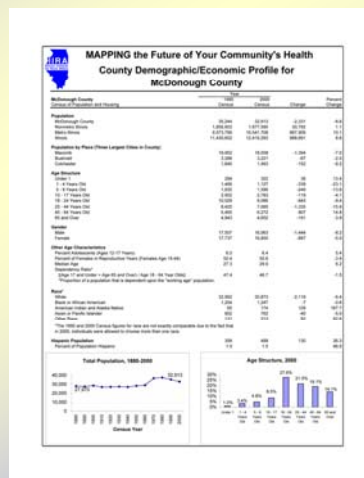

Preformatted Reports

- Users can view preformatted reports on IIRA's web site:
  - Economic and Demographic Characteristics;
  - County Agricultural Profiles; and
  - Health Profiles.

Illinois Institute for Rural Affairs
Making a Difference in Rural Illinois

www.IIRA.org
1.800.526.9943

Preformatted Report Example

Health Profiles contain selected information from the 1990 & 2000 Census, plus data from the Illinois Department of Public Health.

Illinois Institute for Rural Affairs
Making a Difference in Rural Illinois

www.IIRA.org
1.800.526.9943